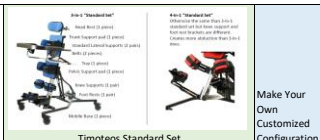

Ella standing frame - Order Form - 2023

ELLA STANDING FRAME	Size 1		Size 2		Size 2+		Size 3		Size 4	
	min	max	min	max	min	max	min	max	min	max
User approximate age (years)	0	4	3	7	3	7	6	12	11	18+
User height [mm]	600	950	900	1300	900	1300	1200	1550	1300	1800
Max user weight [kg]	30		40		40		55		80	

Make Your Own Customized Configuration

All prices in EUR excl. VAT